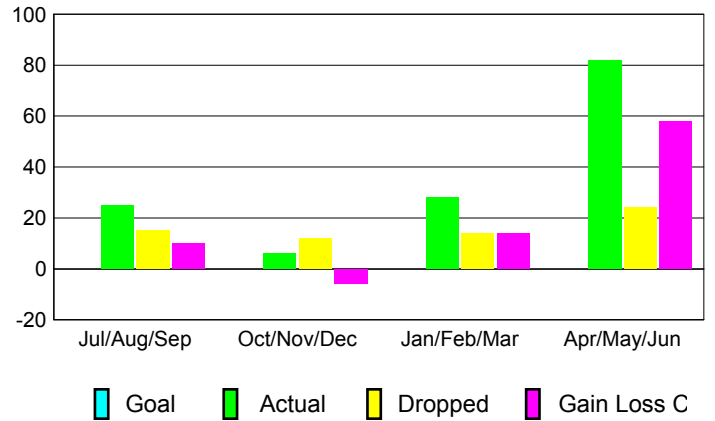

GMT: **Joel Gómez Franco**

Location: **GUATEMALA**

GMT CA: **3**

CLUBS

Month	New Club Goal	Actual New Clubs	Actual Dropped Clubs	Gain/Loss of Clubs
2012-2013				
Jul/Aug/Sep		0	0	0
Oct/Nov/Dec		0	0	0
Jan/Feb/Mar		1	0	1
Apr/May/Jun		0	0	0
Totals		1	0	1

Club Results 2012-2013

Goal, New, Dropped, Gain/Loss

MEMBERSHIP

Month	Net Memb Goal	Actual New Memb	Actual Dropped Memb	Gain/Loss of Memb
2012-2013				
Jul/Aug/Sep		25	15	10
Oct/Nov/Dec		6	12	-6
Jan/Feb/Mar		28	14	14
Apr/May/Jun		82	24	58
Totals		141	65	76

Membership Results 2012-2013

Goal, New, Dropped, Gain/Loss

YTD Status Quo Clubs 2012-2013

Status Quo Clubs Compared to Status Quo Members

Gender Comparison 2012-2013

Club Gain/Loss 2012-2013

Membership Gain/Loss 2012-2013