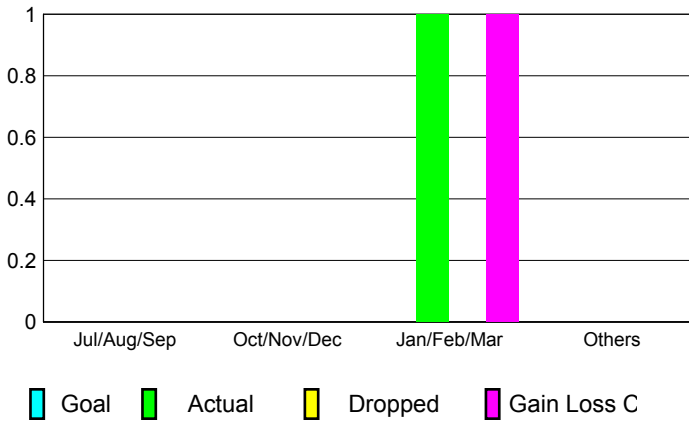

GMT: **Joel Gómez Franco**

Location: **GUATEMALA**

GMT CA: **3**

CLUBS

Month	New Club Goal	Actual New Clubs	Actual Dropped Clubs	Gain/Loss of Clubs
2012-2013				
Jul/Aug/Sep		0	0	0
Oct/Nov/Dec		0	0	0
Jan/Feb/Mar		1	0	1
Apr/May/Jun		0	0	0
Totals		1	0	1

Club Results 2012-2013

Goal, New, Dropped, Gain/Loss

MEMBERSHIP

Month	Net Memb Goal	Actual New Memb	Actual Dropped Memb	Gain/Loss of Memb
2012-2013				
Jul/Aug/Sep		25	15	10
Oct/Nov/Dec		6	12	-6
Jan/Feb/Mar		28	14	14
Apr/May/Jun		82	24	58
Totals		141	65	76